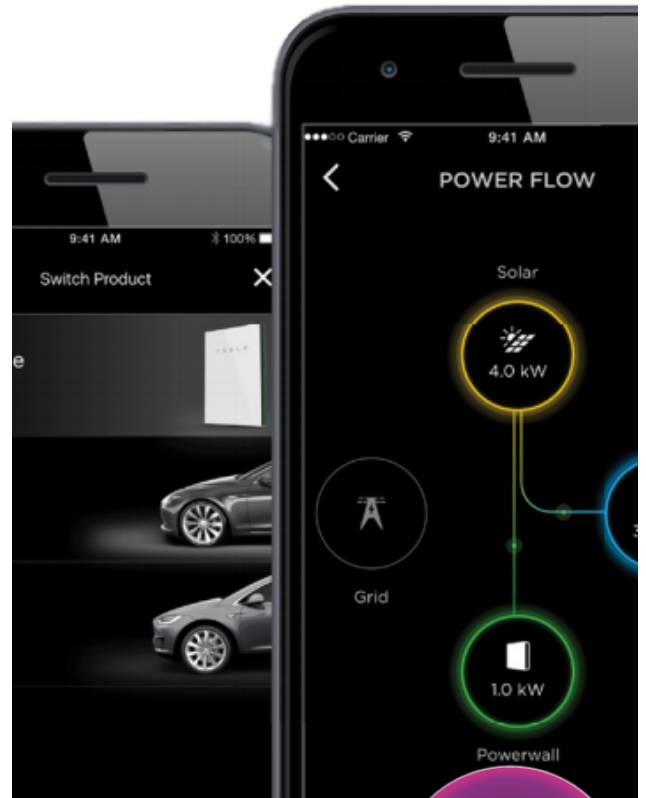

## Installation Capacity

Powerwall is a home battery that stores solar energy so you can use it day or night and self-power your home. Solar panels typically generate more clean energy than your house can immediately use. Powerwall stores that excess solar to make it available on demand, maximising your use of solar and reducing your reliance on the grid. Through the Tesla mobile app, you gain full visibility and control over your self-powered home.

Compact and simple to install, Powerwall 2 is a completely automated system that requires no maintenance. The Powerwall 2.0 has more than twice the energy storage capacity of the original version with 14 kWh capacity. Over double the capacity means double the ability to keep your home humming with guilt-free electric power.

### Specifications:

**Touch Safe** - Touch safe for the entire family with no live wires or bulky vents.

**Flexible Installation** - Wall mounted or floor mounted, stack up to nine Powerwall units to power homes of any size.

**Durable Design** - Water resistant and dustproof enclosure for installation inside or outdoors.

**Always Connected** - Monitor your solar energy use in real-time and receive alerts when Powerwall is preparing for cloudy or severe weather.