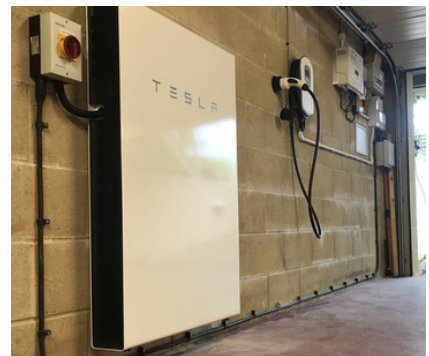

TESLA POWERWALL 2

MAXIMISE
SOLAR
ENERGY

Installation Capacity

Powerwall is a home battery that stores solar energy so you can use it day or night and self-power your home. Solar panels typically generate more clean energy than your house can immediately use. Powerwall stores that excess solar to make it available on demand, maximising your use of solar and reducing your reliance on the grid. Through the Tesla mobile app, you gain full visibility and control over your self-powered home.

Compact and simple to install, Powerwall 2 is a completely automated system that requires no maintenance. The Powerwall 2.0 has more than twice the energy storage capacity of the original version with 14 kWh capacity. Over double the capacity means double the ability to keep your home humming with guilt-free electric power.

Specifications:

Touch Safe - Touch safe for the entire family with no live wires or bulky vents.

Flexible Installation - Wall mounted or floor mounted, stack up to nine Powerwall units to power homes of any size.

Durable Design - Water resistant and dustproof enclosure for installation inside or outdoors.

Always Connected - Monitor your solar energy use in real-time and receive alerts when Powerwall is preparing for cloudy or severe weather.

✉ info@empowerenergy.co.uk ☎ 01202 821 000

TOMORROW'S GENERATION TODAY

EMPOWER
ENERGY